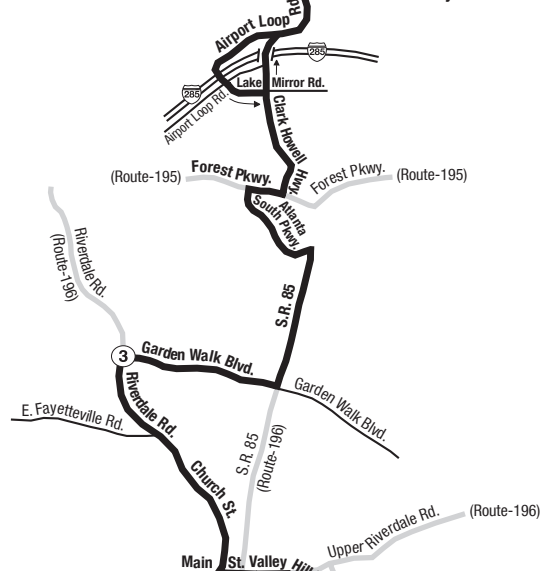

Routes intersecting at Lakewood/Ft. McPherson Station:
Rutas intersectando en la Estación Lakewood/Ft. McPherson:

- 42-Pryor Road
- 178-Empire Boulevard/Southside Industrial Park
- 183-Greenbriar
- 191-Riverdale/ATL International Terminal
- 194-Conley Road/Mt. Zion

 **HARTSFIELD-JACKSON
ATLANTA
INTERNATIONAL
AIRPORT**

International Terminal (Arrivals)

**NORTH
NORTE**

 **INTERSECTING ROUTES
Rutas Intersectando**

Routes intersecting at Xpress Park & Ride (Riverdale):
Rutas intersectando en el Parqueadero Xpress (Riverdale):

- 89-Old National Highway
- 191-Riverdale/ATL International Terminal
- 196-Upper Riverdale
- 197-Battle Creek Road
- Xpress

RIVERDALE TOWN CENTER
RIVERDALE CITY HALL
RIVERDALE MIDDLE SCHOOL

Routes intersecting at the Harold R. Banke Justice Center:
Rutas intersectando el Centro de Justicia del condado de Clayton:

- 191-Riverdale/ATL International Terminal
- 192-Old Dixie/Tara Boulevard
- 193-Morrow/Jonesboro
- 800-Lovejoy

-  **ALTERNATING TRIPS VIA GA-138**
Viajes alternativo a través GA-138
-  **ALTERNATING TRIPS VIA FLINT RIVER RD.**
Viajes alternativo a través Flint River Rd.