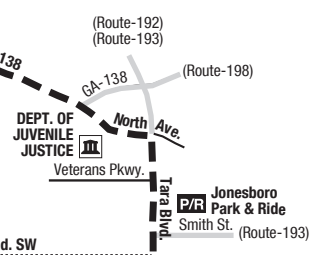

Routes intersecting at Lakewood/Ft. McPherson Station:
Rutas intersectando en la Estación Lakewood/Ft. McPherson:

- 42-Pryor Road
- 178-Empire Boulevard/Southside Industrial Park
- 183-Greenbriar
- 191-Riverdale/ATL International Terminal
- 194-Conley Road/Mt. Zion

 **HARTSFIELD-JACKSON
ATLANTA
INTERNATIONAL
AIRPORT**

International Terminal (Arrivals)

**NORTH
NORTE**

 **INTERSECTING ROUTES
Rutas Intersectando**

Routes intersecting at Xpress Park & Ride (Riverdale):
Rutas intersectando en el Parqueadero Xpress (Riverdale):

- 89-Old National Highway
- 191-Riverdale/ATL International Terminal
- 196-Upper Riverdale
- 197-Battle Creek Road
- Xpress

RIVERDALE TOWN CENTER
RIVERDALE CITY HALL
RIVERDALE MIDDLE SCHOOL

Routes intersecting at the Harold R. Banke Justice Center:
Rutas intersectando el Centro de Justicia del condado de Clayton:

- 191-Riverdale/ATL International Terminal
- 192-Old Dixie/Tara Boulevard
- 193-Morrow/Jonesboro
- 800-Lovejoy

-  **ALTERNATING TRIPS VIA GA-138**
Viajes alternativo a través GA-138
-  **ALTERNATING TRIPS VIA FLINT RIVER RD.**
Viajes alternativo a través Flint River Rd.